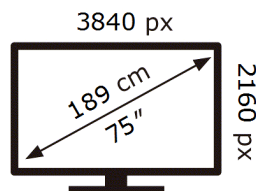

ENERG ⚡

Samsung

UE75DU8572U

137 kWh/1000h

ABCDEF **G**

227 kWh/1000h

2019/2013