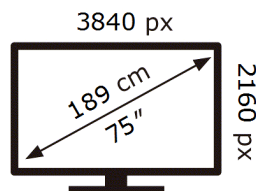

ENERG ⚡

Samsung

UE75DU7172U

139 kWh/1000h

ABCDEF **G**

178 kWh/1000h

2019/2013