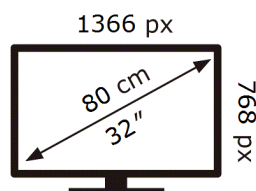

# ENERG

Samsung

UE32T4302AE

**27** kWh/1000h

ABCDEF **G**

**41** kWh/1000h

2019/2013