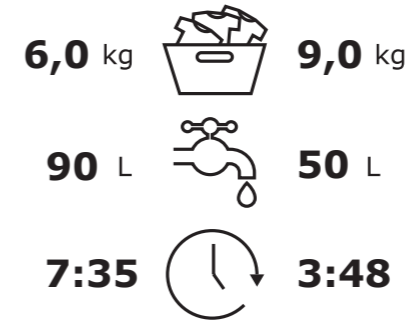

ENERG

LG Electronics

D4R7009TSSB

D

A

308 kWh/100

44 kWh/100

ABCDEFG