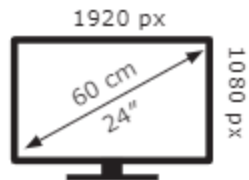

ENERG

Samsung

S24DG302EU

17 kWh/1000h

ABCDEF**G**

19 kWh/1000h

2019/2013