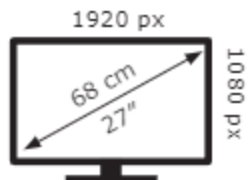

ENERG

Samsung

S27DG302EU

20 kWh/1000h

ABCDEF**G**

22 kWh/1000h

2019/2013