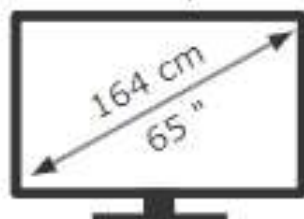

# ENERGY

HISENSE

65E7KQTUK

**105** kWh/1000h

ABCDEF**G**

**154** kWh/1000h

3840 px

2160 px