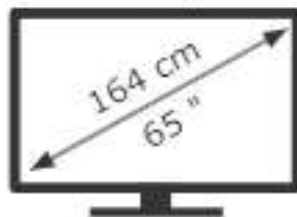

ENERGY

HISENSE

65A6KTUK

98 kWh/1000h

ABCDEF**G**

140 kWh/1000h

3840 px

2160 px