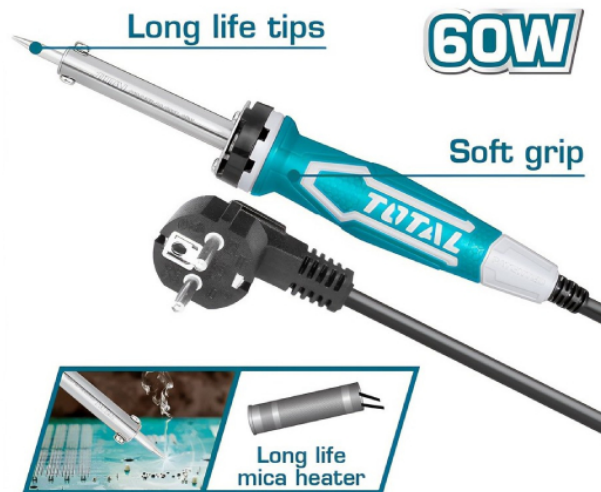

# TOTAL TOT-TET1606 Electric Soldering Iron 60W

SKU: IT63603

**€15.90**

### Technical Specifications

- Power: 60W
- Preheating time: 3-5min
- Tip head: Straight
- Voltage: 220-240V
- Frequency: 50/60 Hz
- Soft grip on bolt

### General Specifications

- Allows you to solder accurately and without damaging your workpiece
- Mica heating element