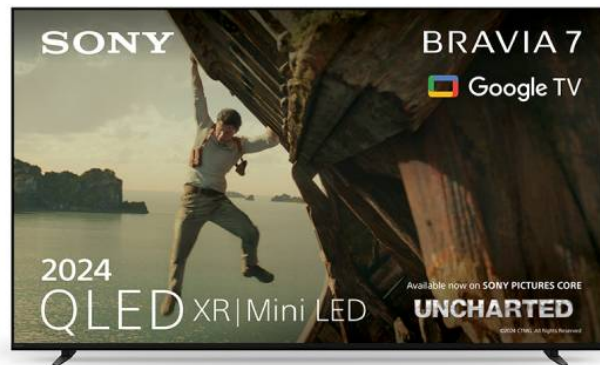

SONY K85XR70PAEP Sony Bravia 7 QLED Mini LED TV, 85"

SKU: IT67005

€2,999.00

Specifications

Display

- Size: 85''
- Type: QLED
- Resolution: 4K Ultra HD (3840 x 2160 pixels)
- Refresh rate: 120 Hz

Picture

- Processor: XR Processor
- HDR compatibility : HDR10, Dolby Vision, HLG
- Clarity enhancement: XR Clear Image
- Contrast enhancement XR Contrast Booster 20, Dynamic Contrast Enhancer, XR Backlight Mater Drive

- Colour enhancement: XR TRILUMINOS PRO™, Live Colour™ Technology
- Motion enhancer: XR Motion Clarity
- Picture Modes: Vivid, Standard, Cinema, Professional, Calm, Photo, IMAX Enhanced, Dolby Vision (Vivid/Bright/Dark/Game), FPS game, RTS game