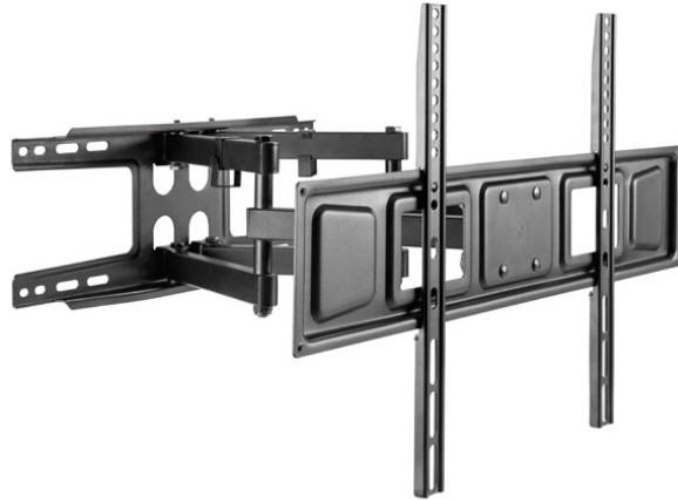

SUPERIOR Full Motion Extra Slim TV Stand, 37" - 70"

SKU: IT66219

€69.90

Specifications

Technical Specifications

- Compatible tv sizes: 37" - 70"
- Supported VESA: 200X200, 300X300, 400X200, 400X400, 600X400
- Maximum supported weight: 40 kg
- Tilt range: +5° ~ -12°
- Swivel range: +90° ~ -90°
- Level adjustment: +3° ~ -3°

General Specifications

- Easy installation: Simple and quick installation with all necessary accessories in the package
- Motion TV brackets
- Suitable for LCD/LED/PLASMA tv's

- Material: Steel