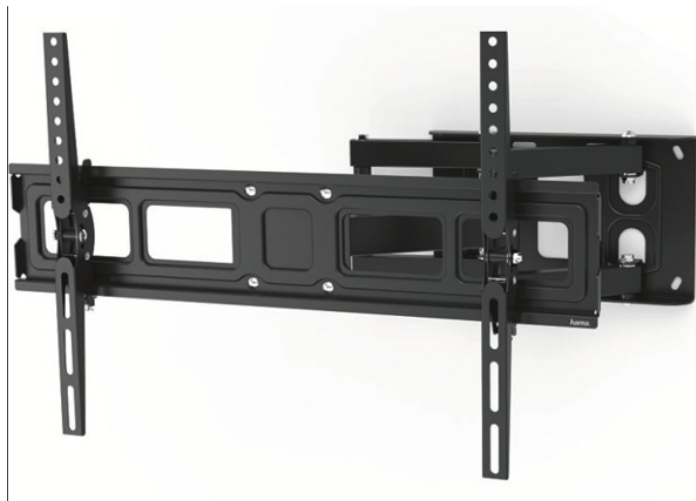

HAMA 118126 TV Wall Mount, 32" - 84"

SKU: IT45305

€55.00

Specifications

Technical Specifications

- Fits most: 32 - 84" TVs
- Supports up to: 50 kg
- Rotation: Up to 6°
- Mounting profile: 5.6 cm
- Maximum extension: 31.6 cm
- VESA compliant: 100 x 100 mm/100 x 150 mm/100 x 200 mm/200 x 100 mm/200 x 200 mm/200 x 300 mm/300 x 100 mm/300 x 200 mm/300 x 300 mm/300 x 400 mm/400 x 200 mm/400 x 300 mm/400 x 400 mm/500 x 400 mm/60