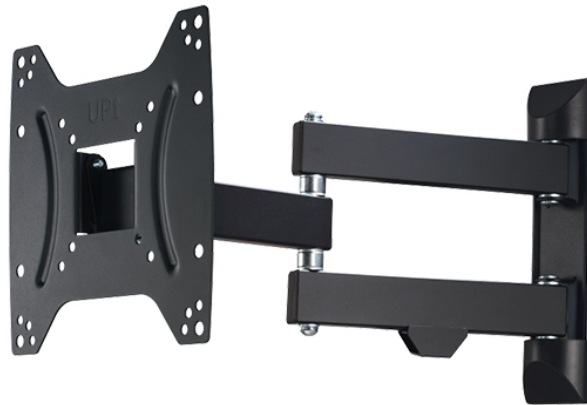

# HAMA 118101 TV Wall Mount 19" - 48"

SKU: IT45303

**€35.00**

### Technical Specifications

- Display: 19 - 48" (48-122 cm) TVs
- Supports up to: 20 kg
- Tilt: +5° to -12°
- Swivel range: up to 180°
- Mounting profile: 5.6 cm
- Maximum extension: 31.6 cm
- VESA compatibility: 75 x 75, 100 x 100, 200 x 100, 200 x 200