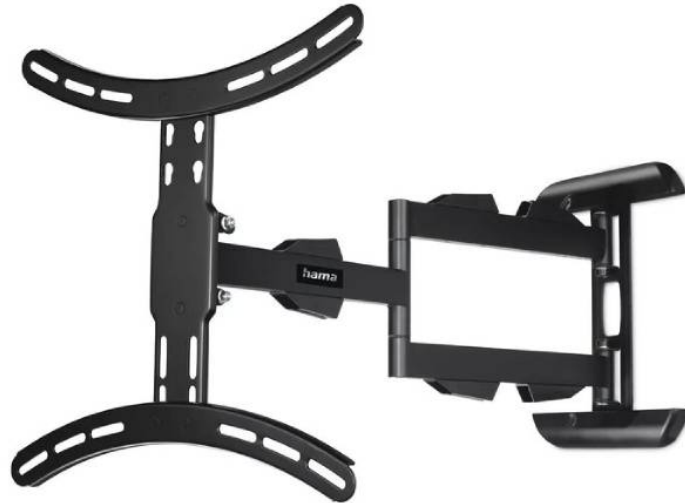

HAMA 00220841 E-LONG Full Motion TV Wall Mount, 32"- 65"

SKU: IT65647

€99.00

Specifications

Technical Specifications

- Compatible tv sizes: 32"- 65"
- Supported VESA: 200x200 - 400x400
- VESA standard: 200 x 200, 200 x 300, 300 x 200, 300 x 300, 400 x 200, 400 x 300, 400 x 400
- Maximum tv weight: 25 kg
- Tilt: -12/+2°
- Number of Joints: 3
- Rotation: 180°

General Specifications

- From the sofa to the kitchen: The TV can be rotated 180° on the wall, allowing

you to watch your favorite program from any angle in open living rooms

- For a perfect viewing angle: This TV stand adapts to your specific needs, whether for swivel, tilt or pull
- For a neat living environment: Cable management guides cables neatly behind the TV, avoiding cable spaghetti and saving space
- Easy-Fix system: for simple and fully adjustable orientation of your TV

Dimensions

- Dimensions (HxW): 43 x 43.1 cm