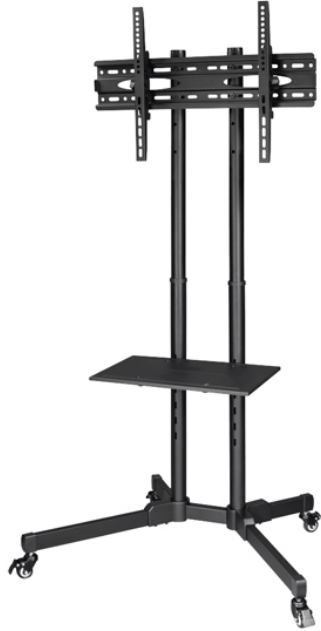

HAMA 00118098 Trolley TV Stand, 32" - 70"

SKU: IT47508

€199.00

Specifications

General Specifications

- Mobile TV stand for flat panel displays with a screen size from 81 to 168 cm (32" to 70")
- Stable compartment shelf for DVD player, Blu-ray player, SAT receiver, laptops, etc.
- Various positioning options thanks to 4 flexible castors
- 4 parking brakes ensure stability when immobile
- Height-adjustable in 3 stages
- Supports all VESA standards up to 600 x 400
- Up to +/-10° continuous tilt

Technical Specifications

- Recommended Screen Size: 81 - 168 cm (32" - 70")

- Width x Depth x Height: 88.4 x 66.6 x 154,7 cm
- Max. Loading Capacity of the Bottom: 10 kg
- Max. Loading Capacity of the Shelves: 10 kg
- Maximum Load Capacity of the TV Bracket: 40 kg
- Material: Metal