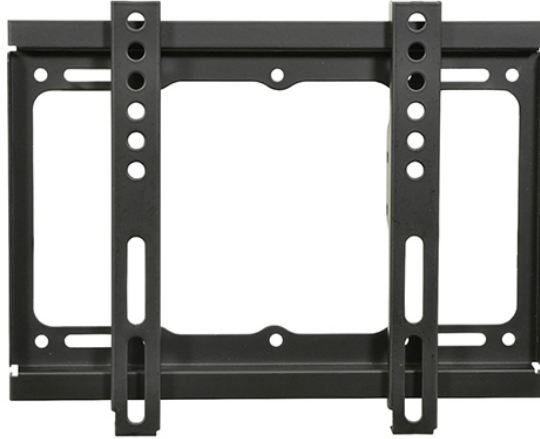

AV:LINK SF201 Fixed Wall Mount,, 19"-42"

SKU: IT55883

€11.95

Specifications

Technical Specifications

- Compatible TV sizes: 19"- 42 "
- Supports all VESA bases from 100 x 100 mm, 200 x 100 mm, 200 x 200 mm, 75 x 75 mm
- Maximum weight: 20 kg
- Distance from the wall: 25 mm