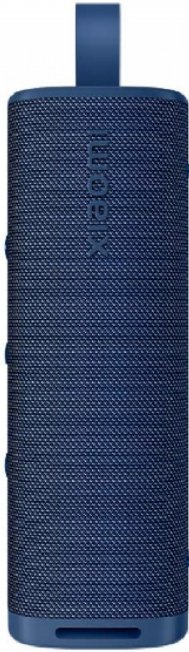

XIAOMI QBH4265GL Bluetooth Speaker, Blue

SKU: IT67061

€59.95

Specifications

Technical Specifications

- Power: 30 Watt
- Frequency range: 60Hz to 20KHz
- Signal to noise ratio: ≥ 80 dB
- Battery: Lithium-ion, 7.2V, 2600mAh

General Specifications

- Battery charge: 2.5 hours
- Bluetooth version: 5.4
- Transmission distance: 25m
- Playback time: Approximately 12 hours (at 50% volume)
- Water resistance: IP67

- Stereo Pair (TWS)

Dimensions & Weight

- Dimensions: 19.66 x 6.8 x 6.6 cm
- Weight: 597g