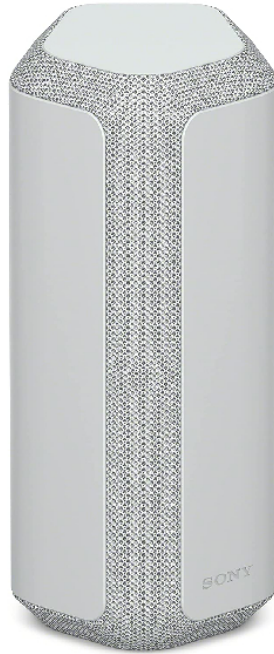

# SONY SRSXE300H.CE7 Bluetooth Portable Speaker, Grey

SKU: IT59238

**€89.00**

### General Specifications

- Speaker Type: Full Range (Line-Shape Diffuser)

- Hands-free operation
- Compatible Smartphone Apps: Sony | Music Center / Fiestable
- Waterproof protection: IP67
- Internal rechargeable battery
- X-Balanced Speaker Unit for loud and clear sound
- Thanks to its small size, you can carry it anywhere
- Wider sound with Line-Shape Diffuser

### **Dimensions & Weight**

- Dimensions (HxWxD): 23.8x10.5x11.9 cm
- Weight: 1.3 gr