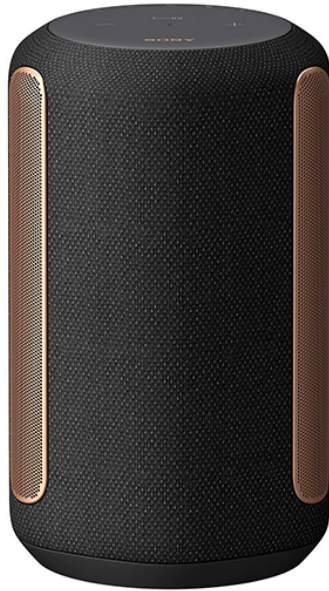

SONY SRSRA3000B.CEL Premium 360° Speaker

SKU: IT53265

€199.00

Specifications

Technical Specifications

- Power: 20 Watt
- 360 Reality audio
- DSEE
- Automatic volume: on / off
- Automatic audio calibration
- Speaker amplification
- Preset equalizer: Off/Bass/Excitd/Bright/Vocal
- Wireless connection: Google Assistant, Chromecast Built-it, Alexa, Spotify
- Compatible Bluetooth profiles: A2DP, AVRCP (absolute volume), SPP
- Supported encoding: SBC, AAC
- Wi-Fi: 11a, 11b, 11g, 11n

- Interface: Audio input (3.5 mm)

General Specifications

- Wide directional sound and deep bass
- The beam tweeter creates sound from the floor to the ceiling
- Multi-room music
- Voice control
- Resistant to moisture

Dimensions & Weight

- Dimensions (HxWxD): 24.7x14.6x15.5 cm
- Weight: 2.5 kg