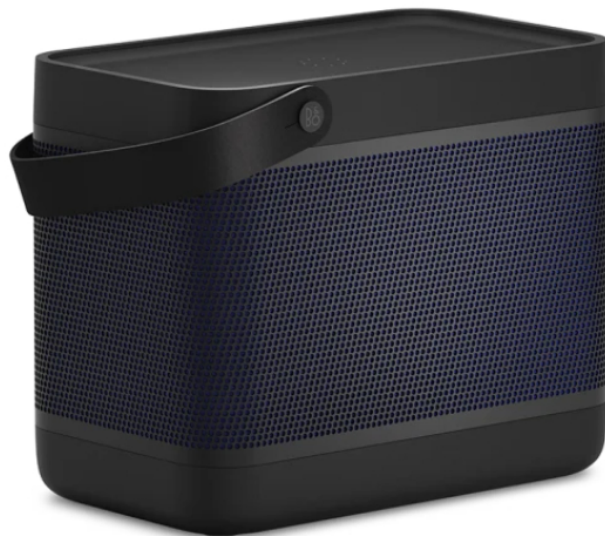

# BANG & OLUFSEN Beolit 20 Bluetooth Speaker, Black Anthracite

SKU: IT59228

**€479.00**

### Technical Specifications

- Power: 240 Watt
- Connection: Bluetooth 4.2
- Play time: Up to 8 hours at standard listening volume
- Charging time: 3 hours
- Recommended room size: 10-50 m<sup>2</sup>
- Amplifier: 2 x 35 Watt Class D for Woofer and Tweeter
- Frequency range: 37 - 20,000 Hz
- Maximum sound pressure level: 93 dB SPL
- Bass power: 77 dB SPL

### General Specifications

- Wireless Codec: AAC, SBC
- Stereo pairing: Available between Beolit 20s and Beolit 17s
- Battery life indicator: accurate status that can be viewed in the Bang & Olufsen app
- Device controls: Power button, Bluetooth connection, play/pause, volume up/down
- Built-in Qi wireless charging up to 5 Watts

### **Dimensions & Weight**

- Dimensions (HxWxD): 23x13.5x18.9 cm
- Weight: 2700 gr