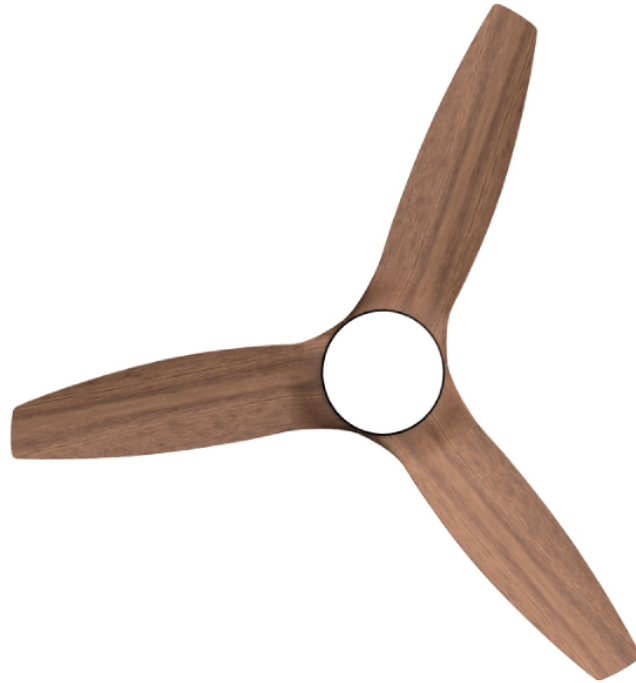

LIFE 233-0401 Apeliotes Ceiling Fan with LED Light & Remote Control

SKU: IT66107

€119.00

Specifications

Technical Specifications

- Power: 31 Watt
- Fan diameter: 132 cm/ 52"
- 3 wood-tone plastic fins
- Operating speeds: 5
- 5 fan speeds (92/131/164/190/206 RPM)
- 5 brightness settings
- Remote control for easy and comfortable operation of the fan and the lamp
- Timer for automatic fan shutdown (up to 12 hours)
- Noise level: 50.8 dB
- Air flow: up to 243 m³/min at maximum speed
- Fan height with base: approx. 36cm

- Power supply: 220-240V, 50-60Hz
- Built-in LED lamp max. 20W
- Maximum brightness: 1800lm
- Choose between 3 color temperatures from the remote control (3000K / 4000K / 5000K)
- Ideal for spaces up to 40m²

General Specifications

- Reverse fan capability, suitable for winter operation
- Powerful low noise DC motor
- Very good air circulation thanks to its large fins

Dimensions & Weight

- Dimensions: 65.2 x 37.7 x 25.1 cm
- Weight: 4.4 kg