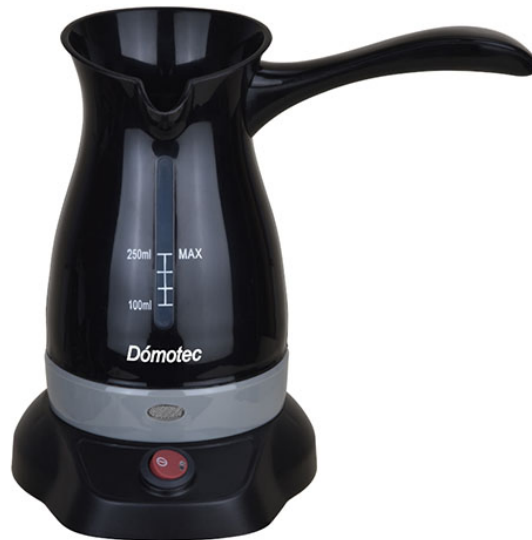

DOMOTEC DRD210AS Cyprus Coffee Maker, Black

SKU: IT51443

€19.50

Specifications

General Specifications

- Type: Cyprus Coffee Maker
- Automatic Shut Off
- Overflow Sensor