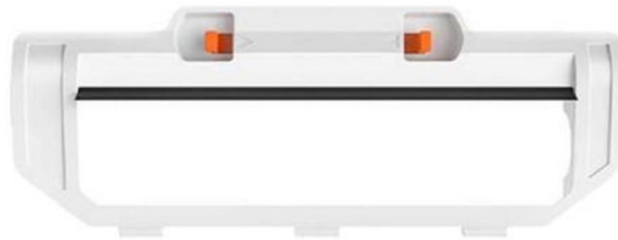

# XIAOMI Replacement Brush Cover for Mi Robot Vacuum Cleaner E10

SKU: IT63388

**€12.90**

### General Specifications

- Type: Replacement Brush Cover
- Compatibility: Mi Robot Vacuum Cleaner E10
- Sturdy construction to protect floors from scratches