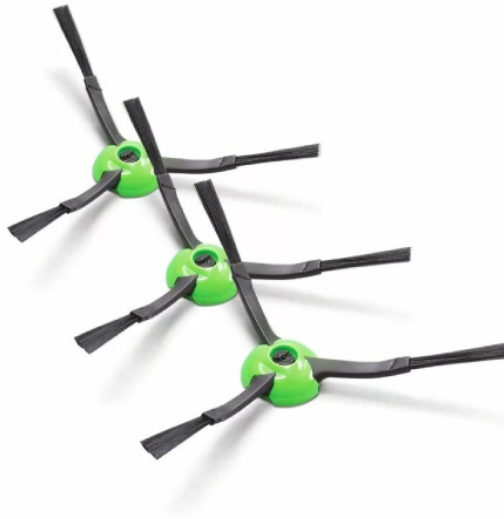

iRobot 4757628 Edge-Sweeping Brush for Roomba e, i, j and Combo Series Side Brush, 3 pack

SKU: IT62409

€17.00

Specifications

General Specifications

- Specially designed at a 27-degree angle to sweep debris away from edges and corners
- Compatible with Roomba® e, i, j and Combo Series robot vacuums