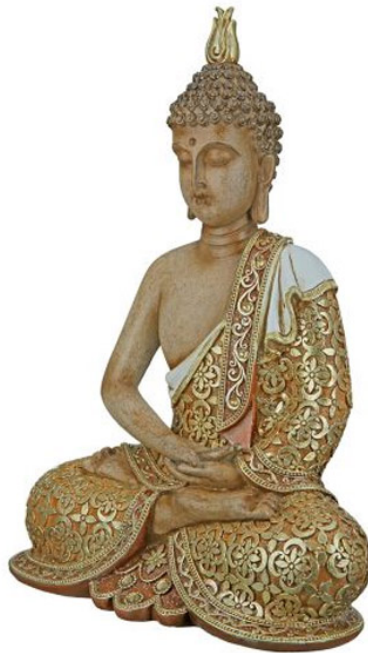

# Mangala Buddha Decorative Statue

SKU: IT62133

**€24.75**

### General Specifications

- Type: Decorative Statue
- Material: Polyresin

### Dimensions

- Dimensions (HxWxD): 29x20x10 cm