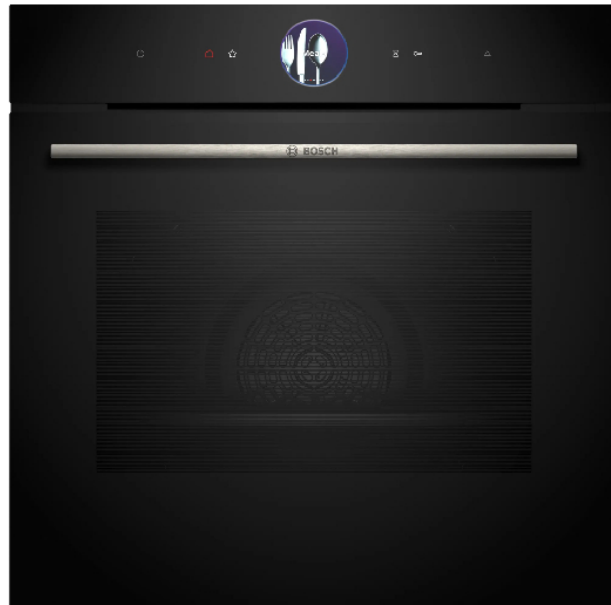

BOSCH HRG7761B1 Serie 8 Built-in Oven with Added Steam Function

SKU: IT65672

€1,599.00

Specifications

Technical Specifications

- Number of heating functions & combinations: 20
- Heating modes: 4D hotair, Air fry, Pizza level, Defrost level, Large surface grill, Small surface grill, Temperature maintenance,
- : Hot air/gentle baking, Bottom heating, Low temperature cooking, Microwaves, Top and bottom heating,
- : Soft top and bottom heating, Preheating, Hot air combination with grill
- Heating functions combined with steam function: 4D hotair, Temperature maintenance, Top and bottom heating, Combination of hot air with grill
- Temperature range: 30 °C - 300 °C
- Cavity volume : 71 lt
- Voltage: 220-240 V

- Energy class: A+
- Maximum Power: 3600 Watt
- Integrated cleaning system: Pyrolysis+Hydrolysis
- Connection cable length: 120 cm
- Smart Function: Home Connect

Additional Functions

- Digital control ring: The simple and innovative way to select oven settings
- TFT Plus touch screen: Control with the innovative digital control ring and TFT Plus touch screen.
- Pyrolysis: Relaxing cleaning thanks to the automatic self-cleaning system
- Extra steam function: Create meals that are crispy on the outside and juicy on the inside
- Steam boost function: Bake home-made, crispy bread, thanks to the individual doses of steam