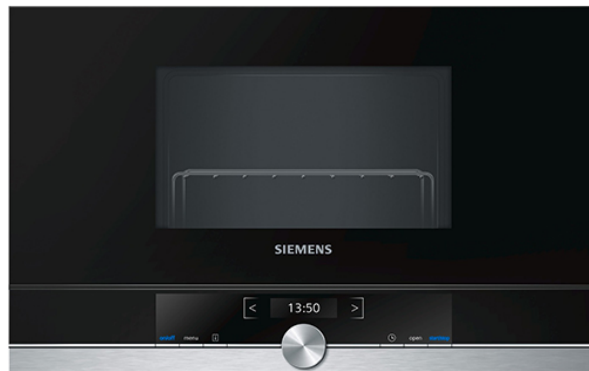

SIEMENS (BE634LGS1) Built-In Microwave Oven

SKU: IT36101

€599.00

Specifications

General Features

- Power: 900 W
- Programmes: 10
- Capacity: 21 lt
- Inverter Technology
- Max. microwave power (W)900 W
- Power Levels: 5
- Modern LED light
- Touch control
- 2.5" TFT Display
- Info button "!"
- Digital Clock, Alarm - On - Off

Dimensions

- Unit Dimensions (HxWxD): 382 x 594 x 318 mm
- Built In Dimensions (HxWxD): 560 - 568 x 362- 382 x 300 mm