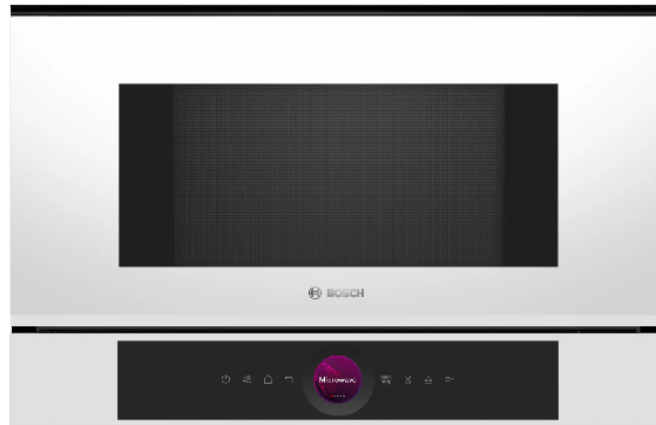

BOSCH BFL7221W1 Serie 8 Built-in Microwave

SKU: IT65684

€799.00

Specifications

Technical Specifications

- Power: 1220 Watt
- Voltage: 220-240 V
- Power supply cable length: 175.0 cm
- Electric current: 10 A
- Capacity: 21 lt
- Programs: 7
- Number of heating modes & combinations: 1
- Number of power levels: 5

General Specifications

- Display type: TFT touch screen with digital control ring

- Heating mode: Microwave
- Oven safety deactivation
- Door contact switch
- Start button
- Quick start
- Oven lighting: 1 LED light
- Digital control ring: the simple and innovative way to select oven settings
- AutoPilot 7: every dish is a success thanks to the 7 preset automatic programs
- Stainless steel interior: easy to clean thanks to the smooth surface without sharp edges
- Cleaning assistance: less effort for cleaning

Packing Accessories

- 1 x grill
- 1 x glass bowl

Dimensions & Weight

- Dimensions (HxWxD): 38.2 x 59.4 x 31.8 cm
- Built-in dimensions (HxWxD): 36.2 - 38.2 x 56 - 56.8 x 30 cm
- Weight: 17.2 kg