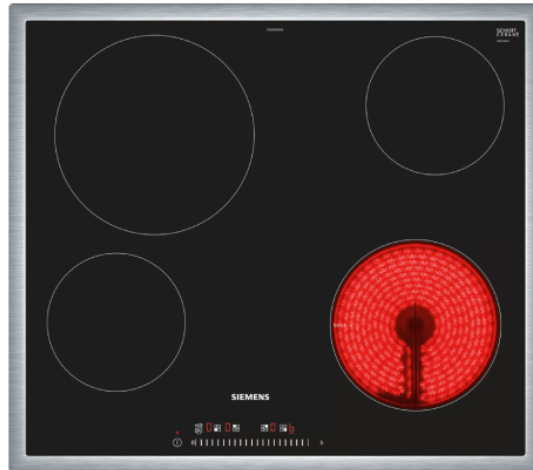

SIEMENS ET645FEN1E Ceramic Hob, 60cm

SKU: IT41737

€299.00

Specifications

Technical Specifications

- Modern Inox Frame
- TouchSlider Handling
- Digital indications
- Front Left: 1,2 kW - 145 mm
- Rear Left: 2,2 kW - 210 mm
- Rear Right: 1,2 kW - 145 mm
- Front Right: 2 kW - 180 mm

General Specifications

- PowerBoost function for the Front Right Cooking Zone
- ReStart function

- 2 Stage residual heat indicator for each zone (H/h)
- ChildLock
- Automatic safety shut off
- Total connected load: 6900 Watt