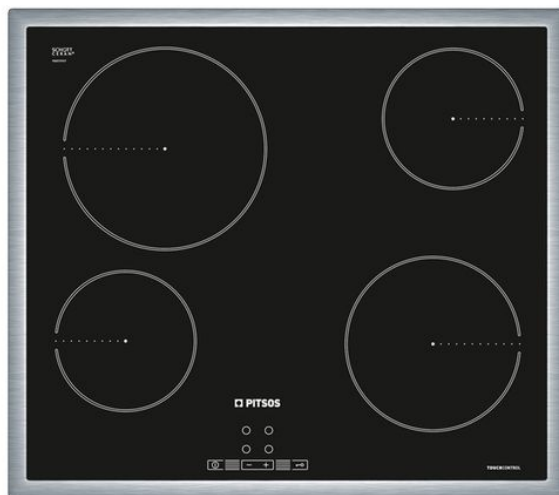

PITSOS CRE645S06 Ceramic Hob 4 Zones

SKU: IT45723

€249.00

Specifications

Technical Specifications

- Power: 6600 Watt
- Modern Inox perimeter frame
- New EasyTouch control
- Fully electronic control with 17 power levels
- Digital displays
- 4 High Speed cooking zones
- Left front: 1.2 kW - 145 mm Rear left: 2.2 kW - 210 mm
- Rear right: 1.2 kW - 145 mm Front right: 2 kW - 180 mm

General Specifications

- Restart function

- 2 stages of heat residue display for each zone (H / h)
- Child lock
- Automatic security deactivation

Dimensions

- Device dimensions (WxD): 583 x 513 mm
- Build-in dimensions (HxWxD): 48x560-560x490-500 mm