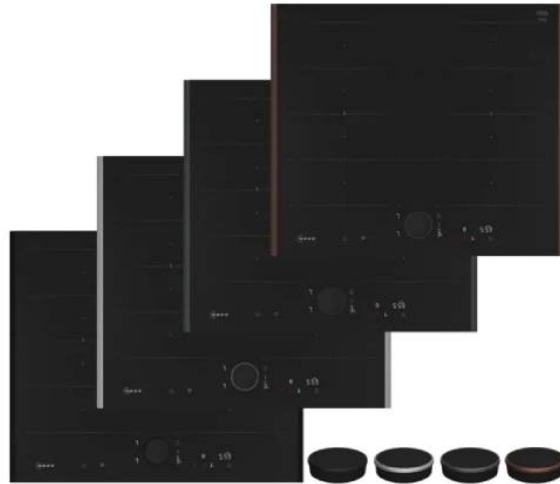

NEFF T66YYY4C0 Flex Induction Hob, 60cm

SKU: IT64829

€1,255.00

Specifications

Technical Specifications

- Length wire connection: 110 cm
- Power: 7.400 Watt

General Specifications

- Frying Sensor: 4 frying levels
- 5 zone induction hob
- Variable 17-stage power settings for each zone
- Home Connect: Remote Diagnostics
- Pan recognition
- Childproof lock
- Pause function

- Automatic safety shutdown: The cooker is switched off after a period of time when it is not in use for safety reasons
- Light Dialog with two coloured display (white/red): See directly, which cooking zone is heating and which function is in use on the two-coloured display
- The cooking zones are automatically connected or separated based on the shape and size of the cooking appliances you place on them
- PowerTransfer: When moving a pot to a different cooking zone, this feature transfers all previous settings to the new zone at the touch of a button
- Automatic zone selection: When enabled, the cooker automatically selects the cooking zone in which a new cooking pot is placed
- QuickStart function: On activation, the cooker automatically selects the appropriate cooking zone
- : For cooking pots and pans that have been placed in a non-operational state
- Alarm function: Audible warning when the time you have set runs out
- 2 Flex Induction Zones with extended flex: Use cookware of any shape or size anywhere within the 40cm long zone or even place it laterally

Cooking Zones

- Cooking zone front left: 230 mm, 190 mm, 2.2 KW (max. power 3.7KW)
- Cooking zone rear left: 230 mm, 190 mm, 2.2 KW (max. power 3.7KW)
- Cooking zone rear right: 230 mm, 190 mm , 2.2 KW (max power 3.7KW)
- Cooking zone front right: 230 mm, 190 mm, 2.2 KW (max. power 3.7 KW)

Dimensions

- Device dimensions (WxD): 61.4x52.7 cm
- Built-in dimensions (WxDxH): 56x49x5.1 cm