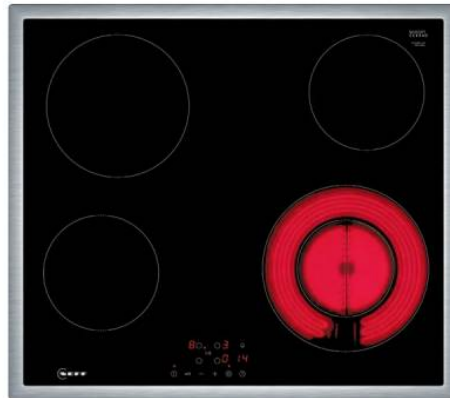

NEFF T16SBF1L0 Ceramic Hob, 60 cm

SKU: IT64558

€349.00

Specifications

Technical Specifications

- Type: Ceramic hob
- Zones: 4
- Power: 6.600 Watt
- Power levels: 17
- Installation: Built-in
- Function: Electric

General Specifications

- Stainless steel modern frame
- TouchControl +/- (EntryTouch): power control via integrated +/- touch keys.
- Restart function: if the cooker is accidentally switched off, it can reset all its previous settings if you switch it on again in the next 4 seconds
- Alarm function: audible warning when the set time is over

- Switch-off timer: switches off the cooking zone when the time you have set expires
- Dual display (H/h) of remaining heat for each zone: shows which cooking zones are still hot or warm
- Central switch with stop function: switches off all cooking zones with one press
- Automatic safety switch-off: the cooker stops heating after a certain period of time when it is not in use for safety reasons
- Operation indicator lamp: indicates whether the hob is heating up
- Child safety lock: prevents the hob from being accidentally activated

Dimensions & Weight

- Dimensions (HxWxD): 4.8 x 58.3 x 51.3 cm
- Built-in dimensions (HxWxD) : 4.8 x 56 x (49 - 50) cm
- Zones perimeter: Rear left 18 cm, Rear right 14.5 cm, Front right 12 cm, Front left 14.5 cm
- Weight: 7.5 kg