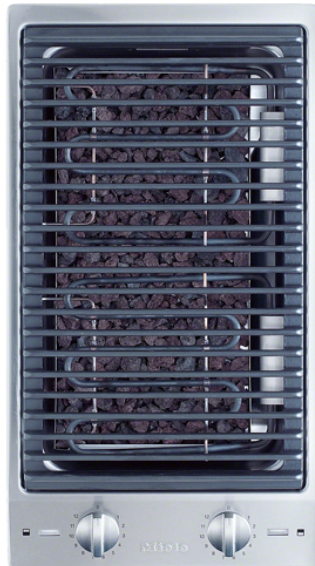

# MIELE CS1312BG Ceramic Domino Hob with Electrically Heated Barbecue Grill

SKU: IT26048

**€1,399.00**

### Technical Specifications

- Professional design - Stainless steel trough, 288mm wide
- Particularly versatile - 2 separately controlled heating areas
- Easy and direct controls - operation via metal rotary dial control
- Particularly convenient and safe - in operation indicator
- Extensive range - Standard as well as optional accessories

### Cooking zone

- Position: In front
- Type: Electric grill

- Size: 210 x 250 mm
- Max. rating: 1500 Watt
- Position: rear
- Type: Electric grill
- Size: 210 x 250 mm
- Power: 1500 Watt

### **General Specifications**

- Operation via knobs
- Cast-iron griddle