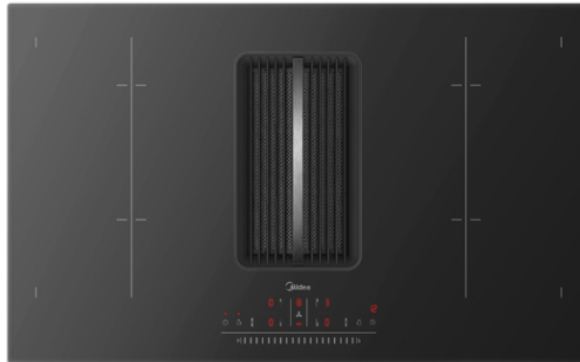

MIDEA 83C01 Induction Hob With Built-in Hood

SKU: IT63234

€999.00

Specifications

Hob Specifications

- Induction zones: 4
- High Energy Efficiency
- Dual Bridge
- Child Lock
- Individual Hob Timer
- Fully Flush Surface: The Inlet Grid above the aspirating system and the ceramic glass level with each other,
- -presenting no obstacle for you to freely move pots and pans during cooking
- Easy Intuitive Control: Just touch and slide along the scale
- -you can quickly choose and adjust the power level of heating or extraction
- Cooking Zone: 24 x 18 cm

- Cooking Zone Performance: 4 × 1.8 (2.0) kW
- Bridge Zone: 24 x 38 cm
- Bridge Zone Performance: 2 × 3.2 (3.6) kW
- Total Power: 7.2KW

Hood Specifications

- Aspirating Power: Up to 750 m³/h
- Synchro Control: The hood adjusts its extraction power to the ideal level, according to your control on the cooking power of the hob
- Auto Activation: The hood goes on automatically, when you wake up the hob
- User-Defined Auto Mode: Automatic extraction based on your using habits
- Auto Mode: Automatic extraction based on the algorithm
- 1min Delayed Extraction: When you finish cooking and switch off the hob, -the hood will keep aspirating for 1 minute to clear off the residual fumes and odours, maintaining fresh air in your kitchen
- Motor Power: 160 watt
- Energy Efficiency : A++ Class (IEC)
- Max Air Flow:750m³/h
- Noise Level: 64dB(A)
- Grease Filters : 7 layer Aluminum Filters

General Specifications

- Dish Warmer: Preserve the heat and flavor
- Easy to clean filter: Simple Maintenance
- Slim design: More Cabinet storage space
- Auto sensing tech: With the PotSense technology, the hob is able to sense the presence and position of the pot
- Liquid-Collecting Tray: Collect the liquid spilled on the cooktop surface, and guide it into the drainage
- 200ml Liquid-Collecting Cup: The translucent material allows you to check inside and empty the cup in time