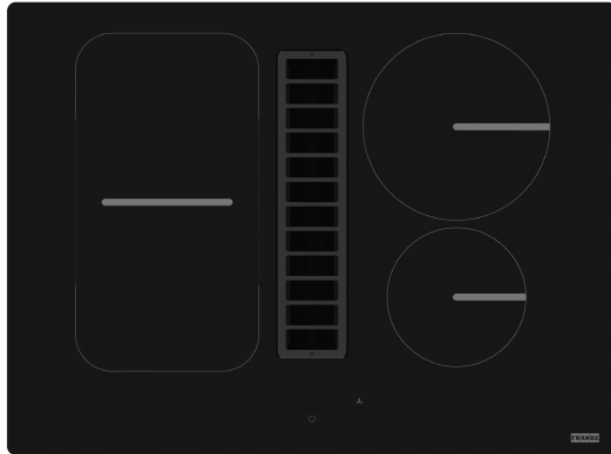

FRANKE FSM 709 HI Induction Hob with Built-in Hood

SKU: IT65521

€1,800.00

Specifications

Technical Specifications

- Energy Class: A ++
- Total Power: 7.4
- Voltage & Frequency: 220-240V / 50-60Hz
- Cooking Zones: 4
- Ventilation Technology: C
- Hob Heat Levels: 9 + Booster
- Hood Suction Speeds: 6
- Maximum Suction: 630 m3/hour
- Maximum Noise Level: 71 dB (A)

General Specifications