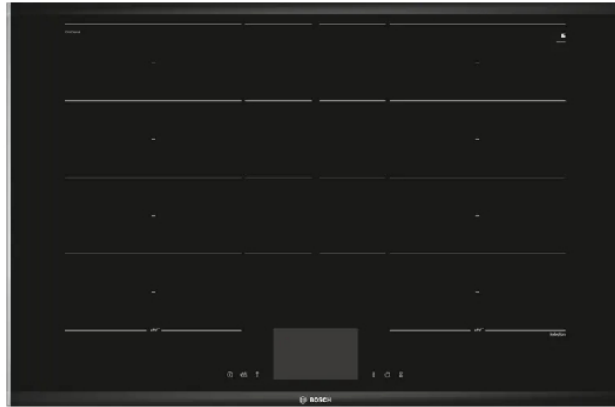

BOSCH PXY875KW1E Induction Hob

SKU: IT63599

€1,699.00

Specifications

Technologies

- TFT-touch display: easy navigation with clear text and vivid colors
- Extended FlexZone: maximum space on your hob for large cookware
- PerfectCook: The sensor which can be adjusted, prevents overcooking and boiling over by precise controlling the cooking temperature
- Home Connect: Connected home appliances for an easier everyday life
- ComfortProfil: Elegant, appealing design with a beveled front and metal strips on the side

Technical Specifications

- Type: Induction hob
- Zones: 4
- Power levels: precise adjustment of heat to 17 levels
- Total power: 4.8 kWatt

- Front left: 23 cm, 20 cm, 2.2 KW (max. power 3.7KW)
- Rear left: 23 cm, 20 cm, 2.2 KW (max. power 3.7KW)
- Rear right: 23 cm, 20 cm, 2.2 KW (max. power 3.7KW)
- Front right: 23 cm, 20 cm, 2.2 KW (max. power 3.7KW)

General Specifications

- PowerBoost function for all zones
- QuickStart function: when activated, the hob automatically selects the appropriate cooking zone for the cookware
- Restart function: in case of accidental shutdown, this function restores all previous settings by re-activating the hob within 4 seconds
- PanBoost: heat pans faster than the highest standard level while protecting the pan coating
- 2 Heat residual readings for each zone (H / h)
- 17-step variable power settings for each zone: fine-tune it heating with 17 power levels (9 main levels and 8 intermediate flat)
- Main switch with Stop function
- Automatic security deactivation
- Ability to customize power

Dimensions

- Device dimensions (HxWxD): 52.7x91.6x5.1 cm
- Maximum height for installation: 50 cm
- Maximum width for installation: 78 cm
- Minimum height for installation: 49 cm
- Minimum width for installation: 75 cm
- Depth for installation: 5.1 cm