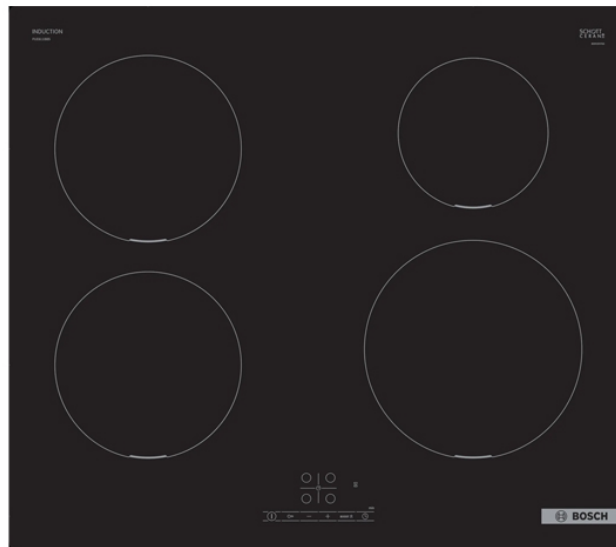

BOSCH PUE611BB5E Induction Hob

SKU: IT58764

€599.00

Specifications

Technical Specifications

- Type: Induction hob
- Zones: 4
- Power levels: precise adjustment of heat to 17 levels (9 main levels and 8 intermediate levels)
- Total power: 4.6 kWatt
- Front left: 180 mm, 1.8 kWatt
- Rear left: 180 mm, 1.8 kWatt
- Rear right: 145 mm, 1.4 kWatt
- Front right: 210 mm, 2.2 kWatt

General Specifications

- PowerBoost function for all zones
- QuickStart function: when activated, the hob automatically selects the

appropriate cooking zone for the cookware

- ReStart function
- On device: audible warning when the time you have set expires
- 2 Heat residual readings for each zone (H / h)
- Child lock
- Main switch with Stop function
- Automatic security deactivation
- Ability to customize power

Dimensions

- Device dimensions (HxWxD): 5.1x59.2x52.2 cm
- Built-in mounting dimensions (HxWxD): 5.1x56x 49-50 cm