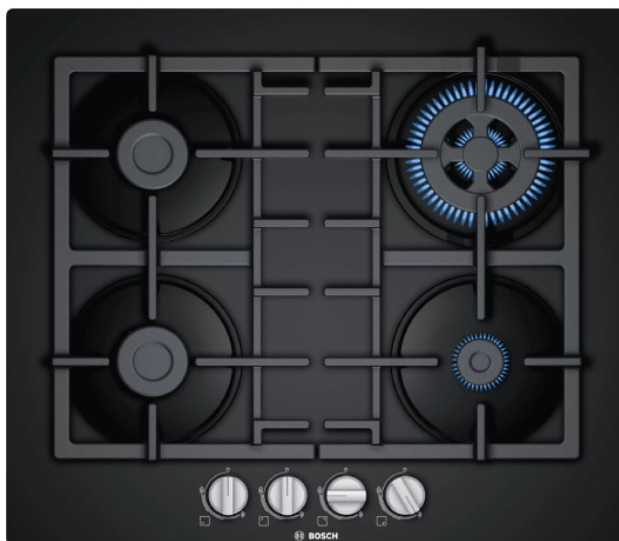

BOSCH PNH6B6B90 Hob

SKU: IT53921

€449.00

Specifications

Technical Specifications

- Hob Type: Gas
- Zones: 4
- Power of the heating elements: 1 x 1.0 KWatt, 1 x 3.3 KWatt, 2 x 1.75 KWatt
- With WOK burner

Dimensions

- Dimensions (HxWxD): 52x59x4.5 cm
- Built-in Dimensions (HxWxD): 56-56.2x48x49.2x4.5 cm