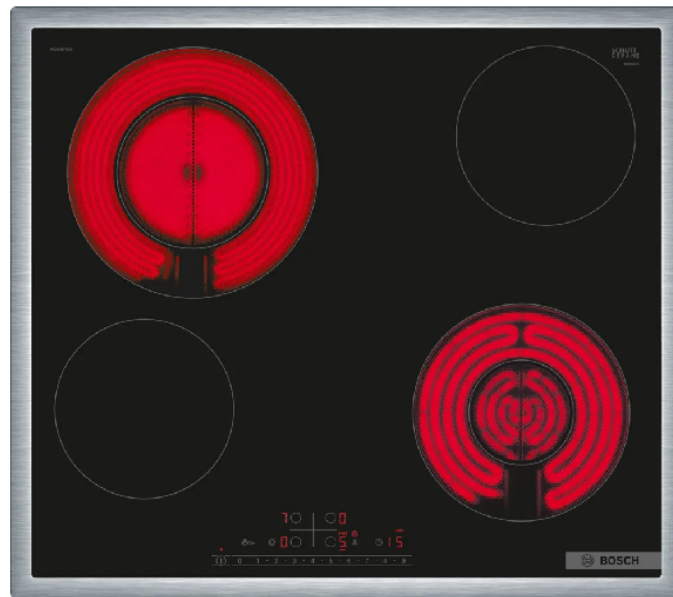

BOSCH PKG645FB2E Ceramic Hob

SKU: IT67021

€369.00

Specifications

Technical Specifications

- Type: Ceramic Hob
- Zones: 4
- Power levels: precise adjustment of heat to 17 levels (9 main levels and 8 intermediate levels)
- Front left: 145 mm, 1.2 kWatt (maximum power 1.6 kWatt)
- Rear left: 210 mm, 0.75 kWatt
- Rear right: 145 mm, 1.2 kWatt
- Front right: 80 mm, 180 mm, 0.4 kWatt (maximum power 2.6 kWatt)

General Specifications

- DirectSelect 1.0 control: direct control of the hearth power via the built-in touch bar
- Double cooking zone: use utensils of any size that serves you in the cooking

zones with the possibility of expansion

- PowerBoost mode, Front left: water boils faster using 20% more energy than the highest average level
- ReStart function: if the hob is turned off accidentally, it can reset all its previous settings if you turn it on again in the next 4 seconds
- ReStart function: if the hob is turned off accidentally, it can reset all its previous settings if you turn it on again in the next 4 seconds
- Off timer for each cooking zone
- Wipe protection function
- Automatic security deactivation
- Child lock
- Main switch with Stop function
- 2 Heat residual readings for each zone (H/h): indicates which cooking zones are still hot or hot
- Ability to display energy consumption
- Power indicator light: indicates if the hob is heating up

Dimensions

- Device dimensions (HxWxD): 4.8 x 58.3 x 51.3 cm
- Built-in dimensions (HxWxD): 4.8 x 56 x 50 cm