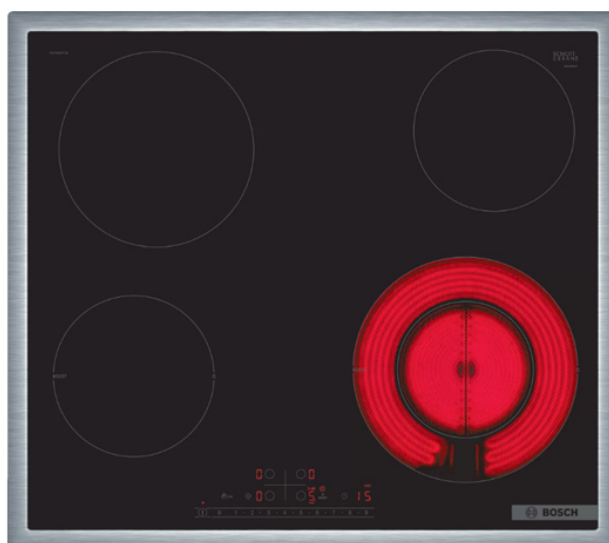

BOSCH PKF645FP3E Ceramic Hob

SKU: IT58566

€449.00

Specifications

Technical Specifications

- Type: Ceramic Hob
- Zones: 4
- Power levels: precise adjustment of heat to 17 levels (9 main levels and 8 intermediate levels)
- Front left: 145 mm, 1.2 kWatt (maximum power 1.6 kWatt)
- Rear left: 180 mm, 2 kWatt
- Rear right: 145 mm, 1.2 kWatt
- Front right: 120 mm, 210 mm, 0.8 kWatt (maximum power 2.6 kWatt)

General Specifications

- DirectSelect 1.0 control: direct control of the hearth power via the built-in touch bar
- Double cooking zone: use utensils of any size that serves you in the cooking

zones with the possibility of expansion

- PowerBoost mode, Front left: water boils faster using 20% more energy than the highest average level
- ReStart function: if the hob is turned off accidentally, it can reset all its previous settings if you turn it on again in the next 4 seconds
- ReStart function: if the hob is turned off accidentally, it can reset all its previous settings if you turn it on again in the next 4 seconds
- Off timer for each cooking zone
- Wipe protection function
- Automatic security deactivation
- Child lock
- Main switch with Stop function
- 2 Heat residual readings for each zone (H/h): indicates which cooking zones are still hot or hot
- Ability to display energy consumption
- Power indicator light: indicates if the hob is heating up

Dimensions

- Device dimensions (HxWxD): 4.8x58.3x51.3 cm
- Built-in dimensions (HxWxD): 4.8x56x50 cm