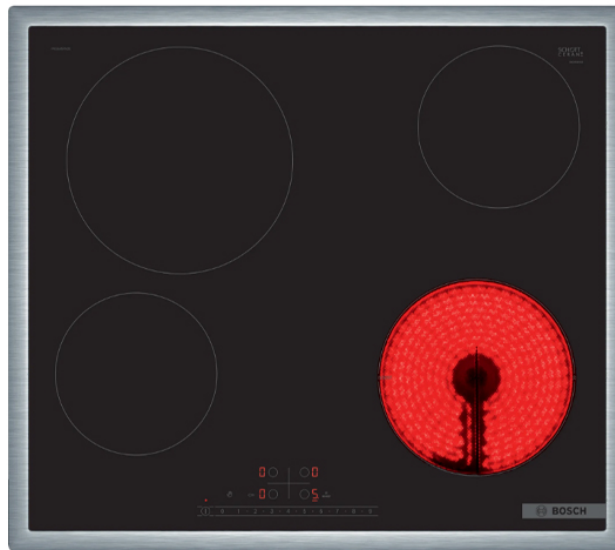

# BOSCH PKE645FN2E Ceramic Hob

SKU: IT58546

**€339.00**

### Technical Specifications

- Type: Ceramic Hob
- Zones: 4
- Power levels: precise adjustment of heat to 17 levels (9 main levels and 8 intermediate levels)
- Front left: 145 mm, 1.2 kWatt
- Rear left: 210 mm, 2.2 kWatt
- Rear right: 145 mm, 1.2 kWatt
- Front right: 180 mm, 2 kWatt (maximum power 2.3 kWatt)

### General Specifications

- DirectSelect 1.0 control: direct control of the hearth power via the built-in touch bar
- PowerBoost mode, Front left: water boils faster using 20% more energy than the

highest average level

- ReStart function: if the hob is turned off accidentally, it can reset all its previous settings if you turn it on again in the next 4 seconds
- Wipe protection function
- Automatic security deactivation
- Child lock
- Main switch with Stop function
- 2 Heat residual readings for each zone (H/h): indicates which cooking zones are still hot or hot
- Power indicator light: indicates if the hob is heating up