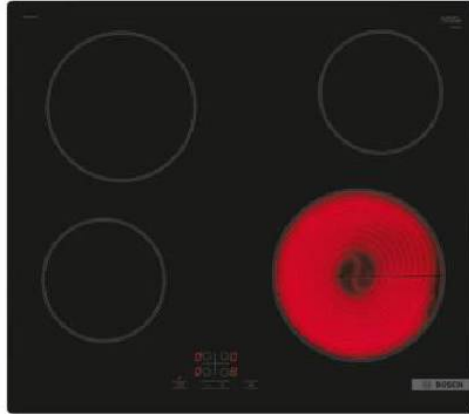

# BOSCH PKE61RBA2E Ceramic Hob, 59.2cm

SKU: IT68010

**€375.00**

### Technical Specifications

- Type: Ceramic
- Zones: 4
- Power: 6,600 watts
- Frequency: 50-60Hz
- Voltage: 220-240 Volts
- First hearth (Front left): 14.5cm, 1.2kW
- Second hearth (Rear left): 18cm, 2kW
- Third hearth (Rear right) : 14.5cm, 1.2kW
- Fourth hearth (Front right): 21cm, 2.2kW

### **Dimensions**

- Dimensions (HxWxD): 4.5 x 59.2 x 52.2 cm
- Built-In dimensions (WxHxD): 56 x 49 cm