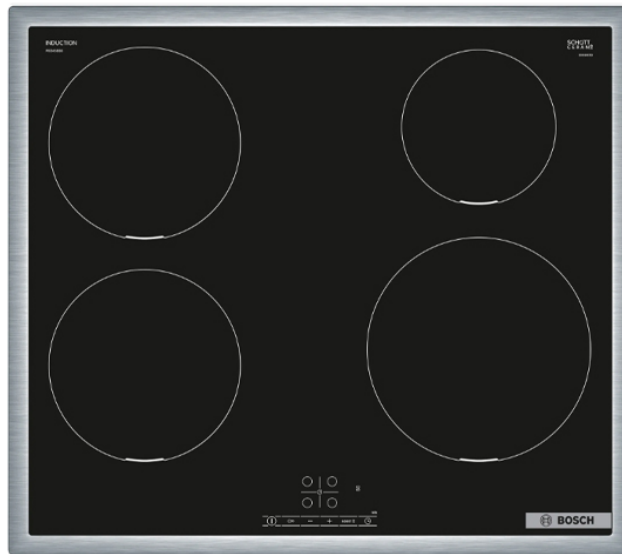

BOSCH PIE645BB5E Induction Hob

SKU: IT58679

€499.00

Specifications

Technical Specifications

- Type: Induction hob
- Zones: 4
- Power levels: precise heat adjustment in 17 levels (9 main levels and 8 intermediate levels)
- Front left: 180 mm, 1.8 kWatt
- Rear left: 180 mm, 1.8 kWatt
- Rear right: 145 mm, 1.4 kWatt
- Front right: 210 mm, 2.2 kWatt
- Total power: 7.4 kWatt

General Specifications

- PowerBoost function for all zones
- TouchSelect control: power control via the integrated +/- touch keys

- QuickStart function
- ReStart function
- 2 Levels of residual heat indicator for each zone
- Child safety lock
- Central switch with Stop function
- Automatic safety shutdown
- Ability to customize power

Dimensions

- Device dimensions (HxWxD): 5.5x58.3x51.3 cm
- Built-in dimensions (HxWxD): 55x56x49-50 cm