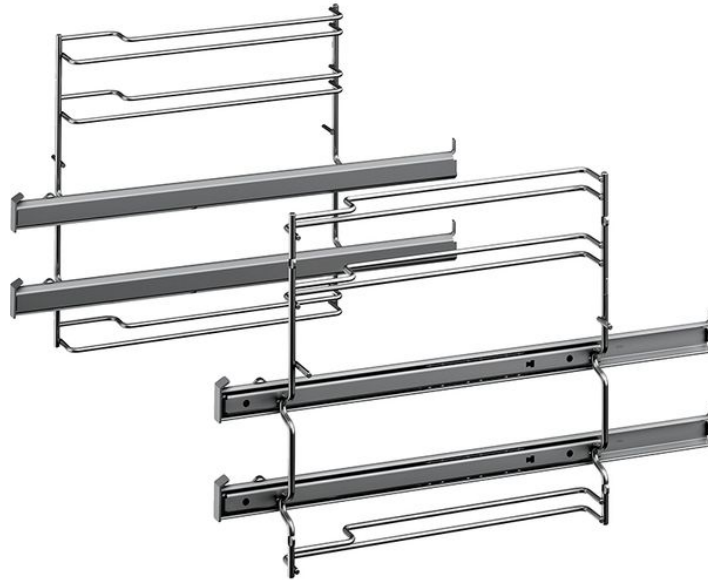

SIEMENS HZ538200 Double Telescopic Rails

SKU: IT45826

€55.00

Specifications

General Specifications

- Dual telescopic mechanism fully extended
- Allows you to pull out pans and grills on levels 2 and 3
- Rollover protection