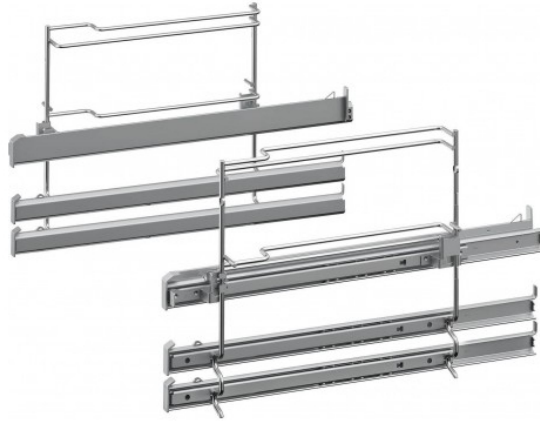

NEFF Z11TJ35X0 Triple Telescopic rails

SKU: IT45167

€75.00

Specifications

General Specifications

- Triple telescopic fully expandable mechanism that allows you to pull out pans and grills to levels 1, 2 and 3, with overturning protection
- Material: Stainless steel
- Compatibility: B1ACC2AN0, B1ACE2AN0, B3ACE2AN0 & U1ACI5HN0B