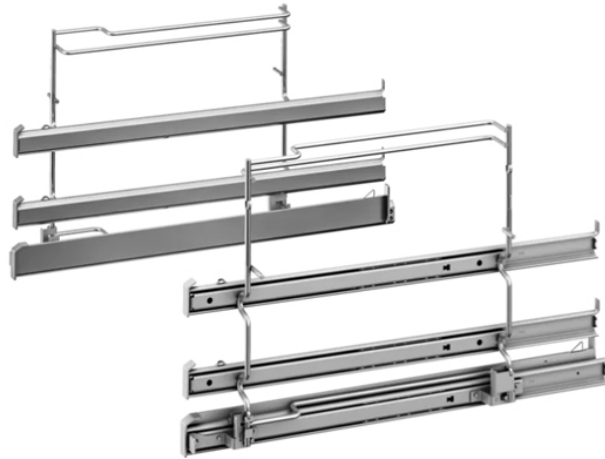

NEFF Z11TJ35X0 Triple Telescopic rails

SKU: IT53647

€99.00

Specifications

General Specifications

- Triple telescopic fully expandable mechanism that allows you to pull out pans and grills to levels 1, 2 and 3, with overturning protection
- Material: Stainless steel
- Compatibility: B1ACC2AN0, B1ACE2AN0, B3ACE2AN0 & U1ACI5HN0B