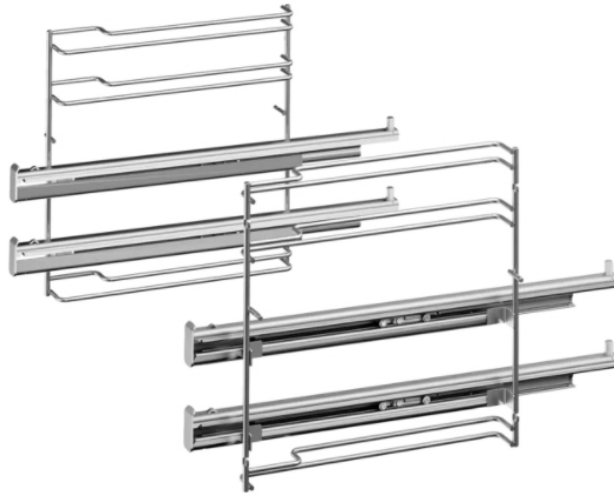

BOSCH HEZ638200 Telescopic Rail

SKU: IT53648

€130.00

Specifications

General Specifications

- Fully expandable dual telescopic mechanism
- Allows you to pull out baking trays and grates at levels 2 and 3
- With tilt protection