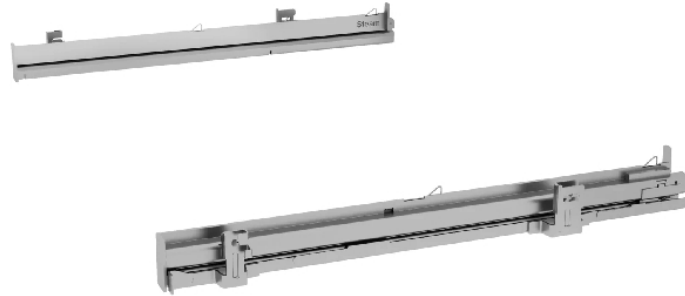

NEFF Z1608DX0 Telescopic Mechanism

SKU: IT65158

€65.00

Specifications

General Specifications

- Material: Stainless Steel
- This accessory is suitable for steam
- Maximum loading: 16 kg
- For steam ovens N70 & N90 Standard and Neff Collection

Dimensions & Weight

- Dimensions: 37.5 x 45.5 x 3.8 cm
- Weight: 0.8 kg