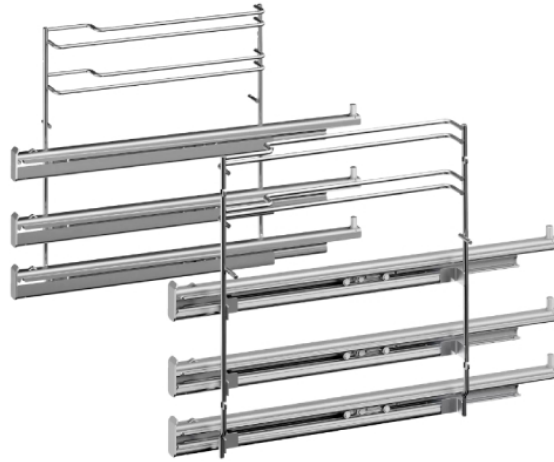

BOSCH HEZ638300 Telescopic Rails, 3 Levels

SKU: IT40365

€130.00

Specifications

Technical Specifications

- Type: Telescopic Rails for oven
- Levels: 3
- Thanks to the triple telescopic mechanism the trays can be easily pulled out without the risk of them falling

Dimensions & Weight

- Packaged product dimensions (HxWxD) : 10 x 30 x 42 cm
- Net weight: 2.7 kg