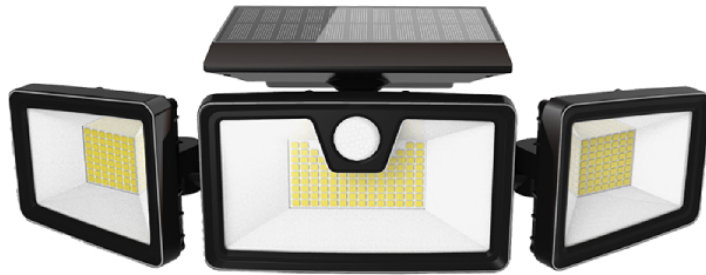

BORMANN BLF4020 Solar Flood Light 8.5W With Motion Sensor

SKU: IT67244

€39.90

Specifications

Technical Specifications

- Power: 8.5W
- Suitable for: Gardens, swimming pools, fences, yards, patios, roads, stairs, exterior walls, etc.
- It has a photovoltaic collector that collects and stores solar energy
- Can cover the lighting needs of an area of 5 to 10 square meters
- Waterproof
- Equipped with motion sensor
- Beam angle: 120°
- Charging Time: 6 hours
- Operating time: Up to 12 hours full charge
- High quality batteries with large capacity

- Cold white light: 6500k
- Luminous Flux: 850 Lumen
- 3 Lighting Modes: Sensor, All-Lighting, Dimmable Sensor Control
- [See the manual HERE](#)

General Specifications

- We recommend a mounting height of: 1.8-2.2 meters
- Easy installation without cables and extra materials
- Stores solar energy in rechargeable batteries, which are integrated in the collector
- Battery Size mAh: 2200

Dimensions

- Dimensions: 13.5x13.5x11 cm